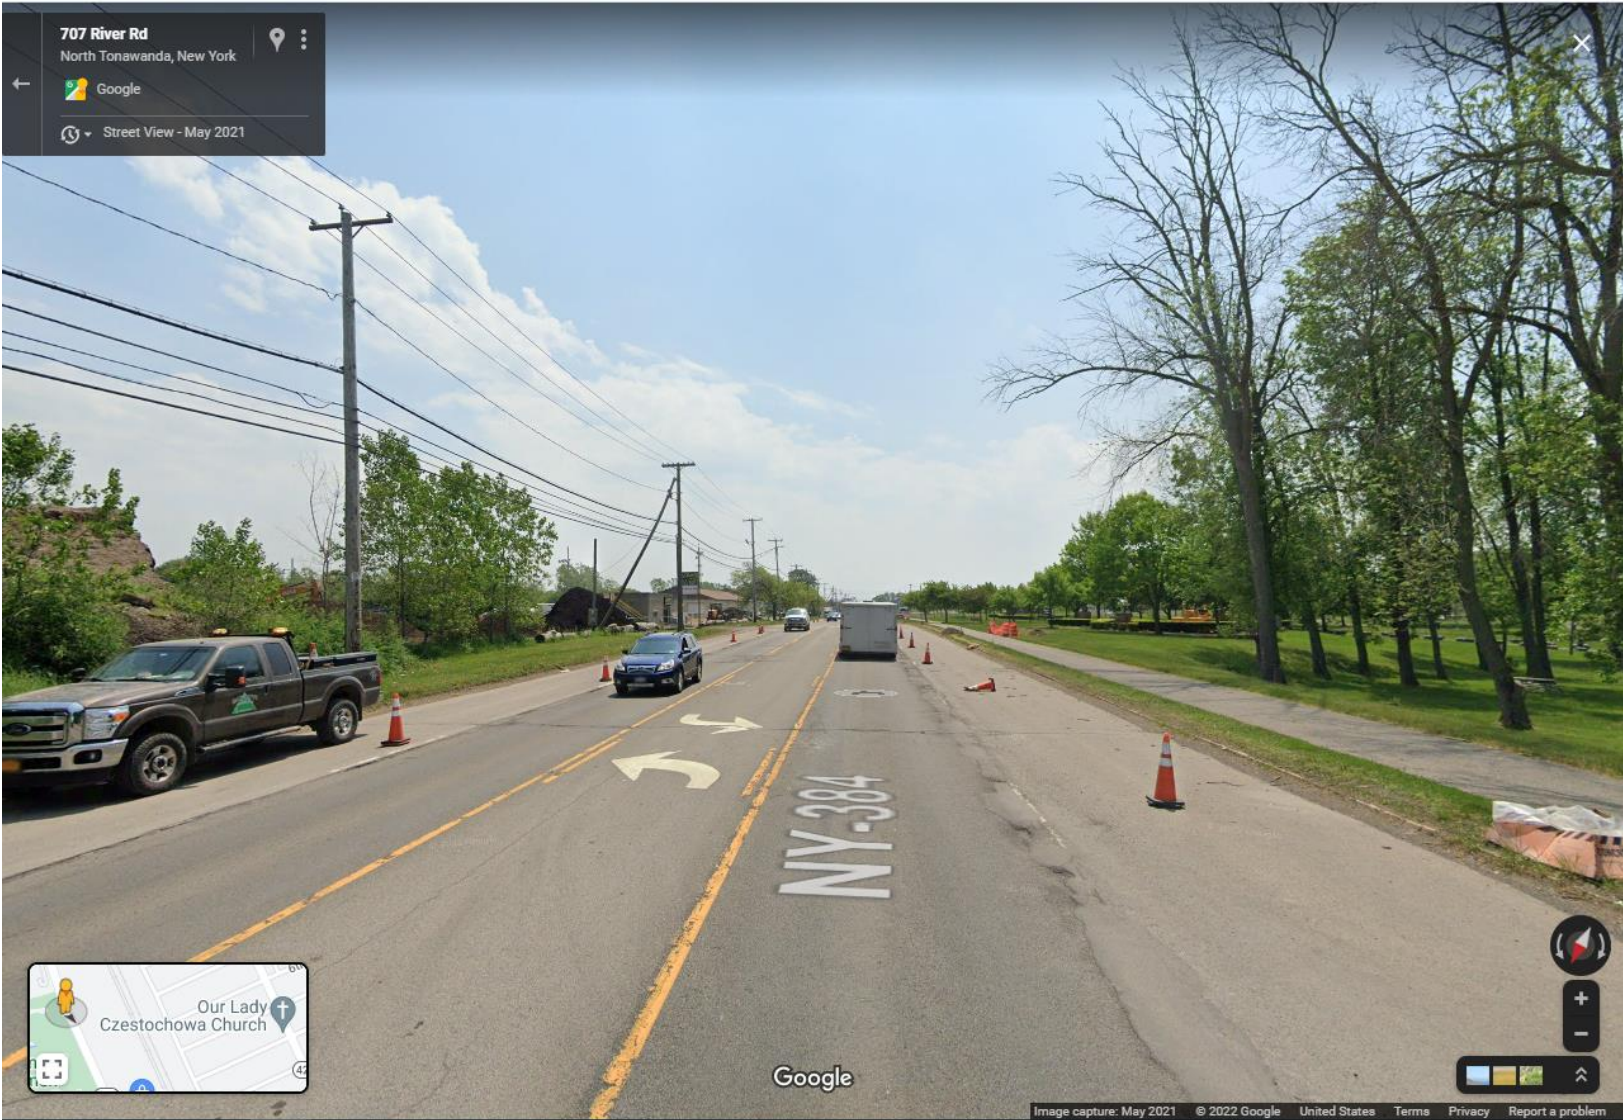

707 River Rd
North Tonawanda, New York
Google
Street View - May 2021

Google

Navigation controls including a compass, zoom in (+) and zoom out (-) buttons, and a Street View pegman icon.