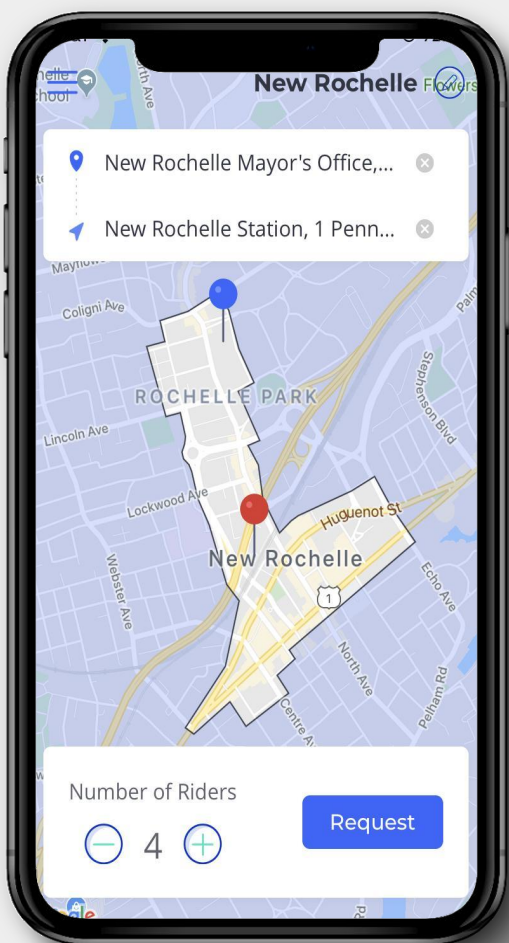

Experiential Advertising That Drives Your Brand

Circuit is an award winning 100% electric, eco-friendly shuttle service operating in over 20 cities nationwide, including New Rochelle! Circuit provides a fun and safe transportation option while also creating unique brand engagement opportunities for local businesses and national brands.

Circuit wrapped electric cars offer brand sponsored rides throughout New Rochelle's most densely populated areas

HOURS OF OPERATION

Mon - Thurs	7 am - 7 pm
Friday	7 am - 10 pm
Saturday	12 pm - 10 pm
Sunday	12 pm - 7 pm

MAKE OUR RIDERS YOUR CUSTOMERS

HERE'S HOW IT WORKS

Eco-Friendly Marketing

Brand Exposure
7 Days A Week

Drive
Customers
To Your Door

500k +
Impressions
Per 4 Weeks

- 1 Download The Circuit App
- 2 Riders request a ride anywhere in the coverage area
- 3 Riders check their shuttle As It Heads Towards Them