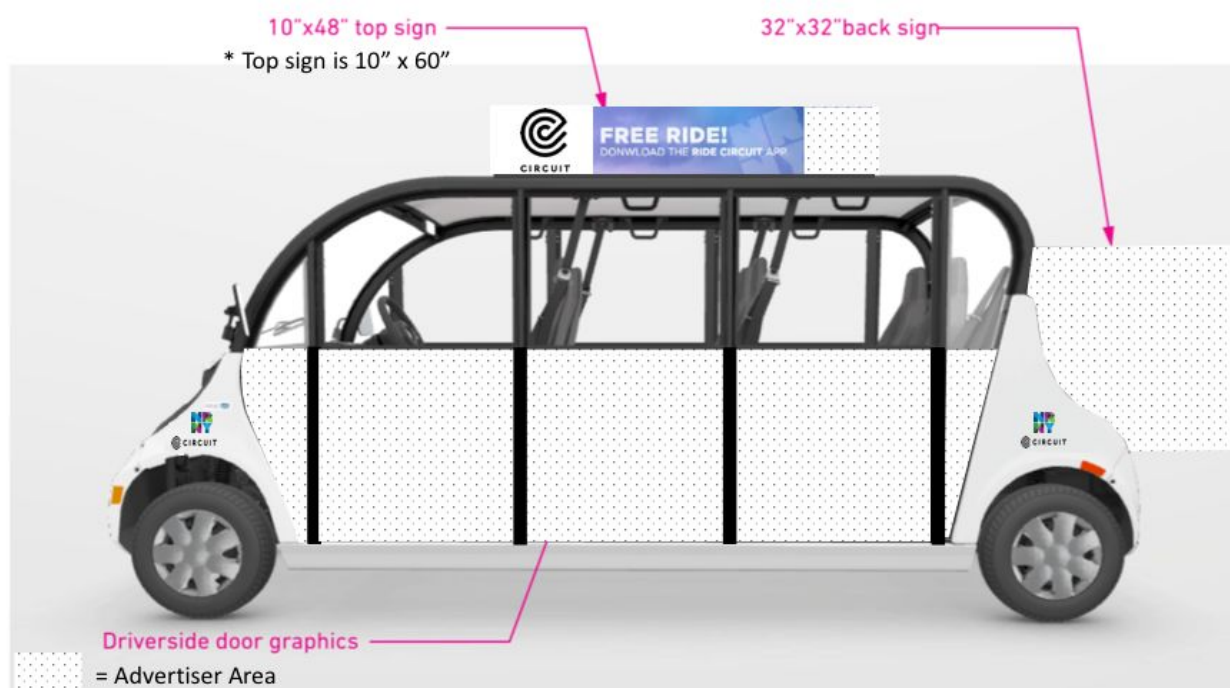

MAKE OUR RIDERS YOUR CUSTOMERS

HERE'S HOW IT WORKS

Eco-Friendly Marketing

Brand Exposure
7 Days A Week

Drive
Customers
To Your Door

500k +
Impressions
Per 4 Weeks

- 1 Download The Circuit App
- 2 Riders request a ride anywhere in the coverage area
- 3 Riders check their shuttle As It Heads Towards Them

Sustainable

100% electric cars yield 98.84% reduction in CO₂ emissions

Community Building

Promote local business and connect local communities

ADVERTISING OPTIONS ON CIRCUIT

14900_FREE RIDE

Full Exterior Wrap: Includes Doors, Top Signs & Back Panels

14900_FREE RIDE

Panel Wraps: Includes Top Signs & Back Panels

Rates Per Car Per 4-Weeks

	4 Weeks	12 Weeks	12 Weeks+
Full Exterior Wrap*	\$3000	\$2800	\$2500
Panel Wraps*	\$600	N/A	N/A
Newsletter, Social Media, Ride Receipt Mentions	Included	Included	Included