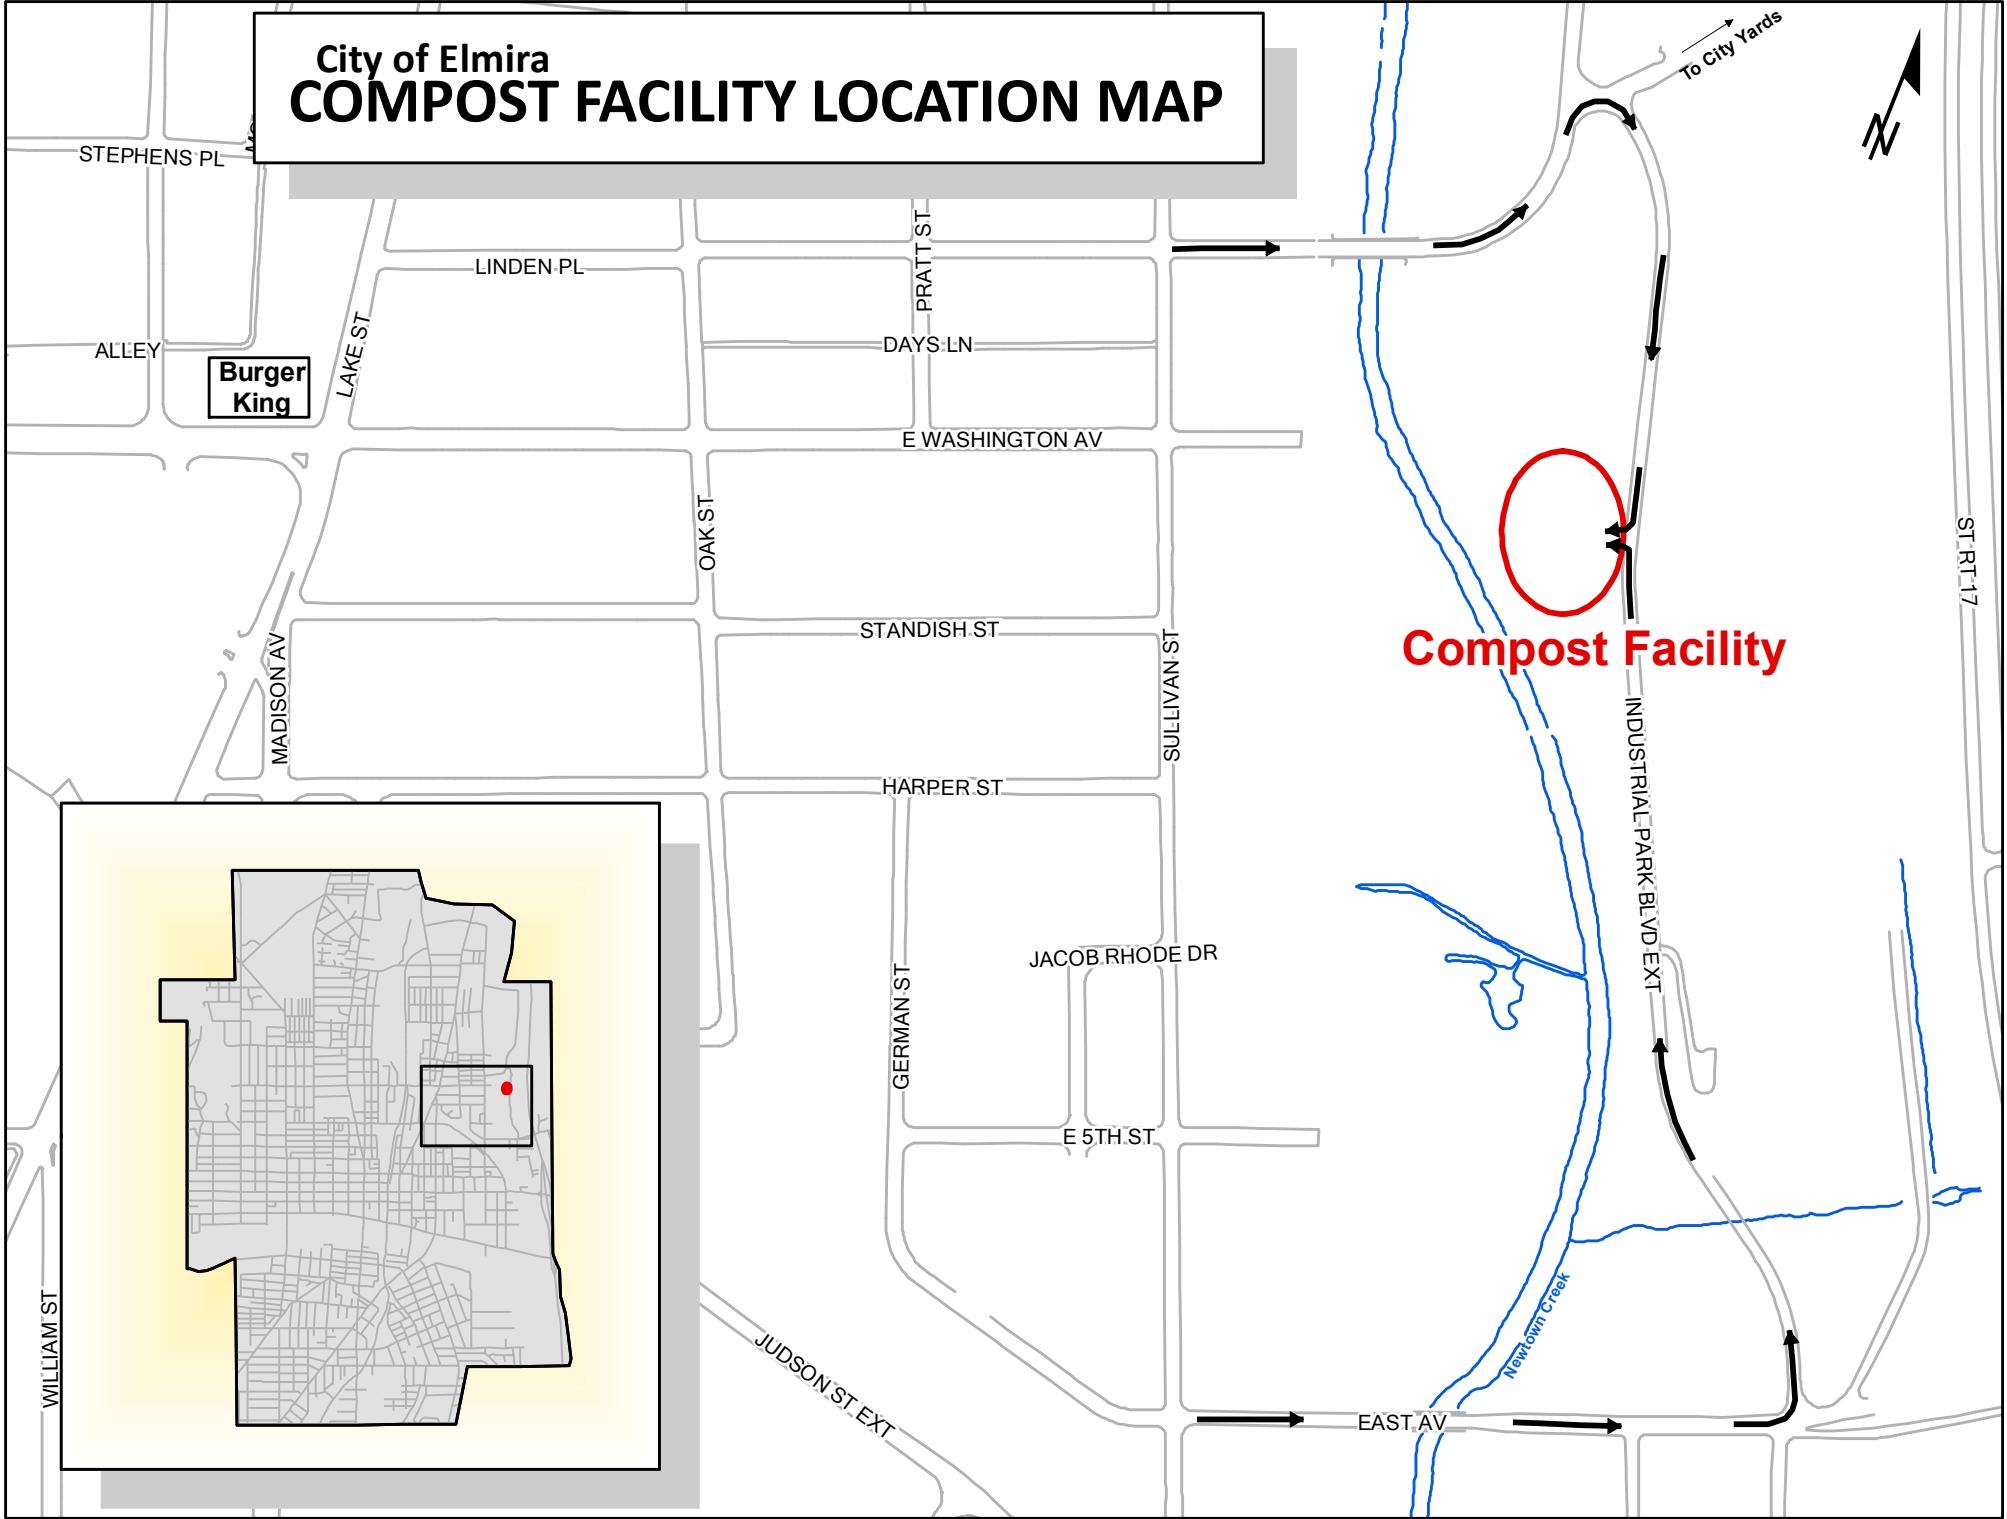

City of Elmira COMPOST FACILITY LOCATION MAP

Burger King

Compost Facility

ST RT 17

Newtown Creek

To City Yards

WILLIAM ST

STEPHENS PL

LINDEN PL

DAYS LN

E WASHINGTON AV

STANDISH ST

HARPER ST

JACOB RHODE DR

E 5TH ST

EAST AV

JUDSON ST EXT

LAKE ST

MADISON AV

OAK ST

GERMAN ST

SULLIVAN ST

ALLEY